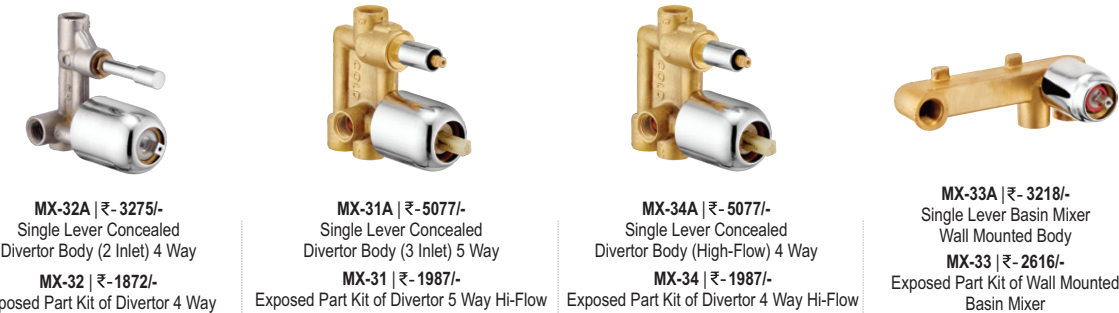

MAXO
COLLECTION

MX-01 | ₹-865/-
Bib Cock

MX-02 | ₹-725/-
Angle Cock

MX-03 | ₹-945/-
Nozzle Bib Cock

MX-04 | ₹-1060/-
Pillar Cock

MX-07 | ₹-945/-
Long Body

MX-15A | ₹-1395/-
2 in 1 Angle Valve

MX-15B | ₹-1395/-
2 in 1 Bib Cock

MX-13 | ₹-1465/-
Sink Cock

MX-14 | ₹-1600/-
Swan Neck

MX-17 | ₹-3390/-
Sink Mixer-

MX-19 | ₹-4390/-
Wall Mixer Telephonic with Crutch

MX-20 | ₹-3890/-
Wall Mixer Telephonic with L Bend

MX-09 | ₹-538/-
Concealed Upper Part 15/20mm

MX-09A | ₹-829/-
Concealed Body 15/20mm

MX-32A | ₹-3275/-
Single Lever Concealed
Divertor Body (2 Inlet) 4 Way

MX-31 | ₹-1987/-
Exposed Part Kit of Divertor 5 Way Hi-Flow

MX-34A | ₹-5077/-
Single Lever Concealed
Divertor Body (High-Flow) 4 Way