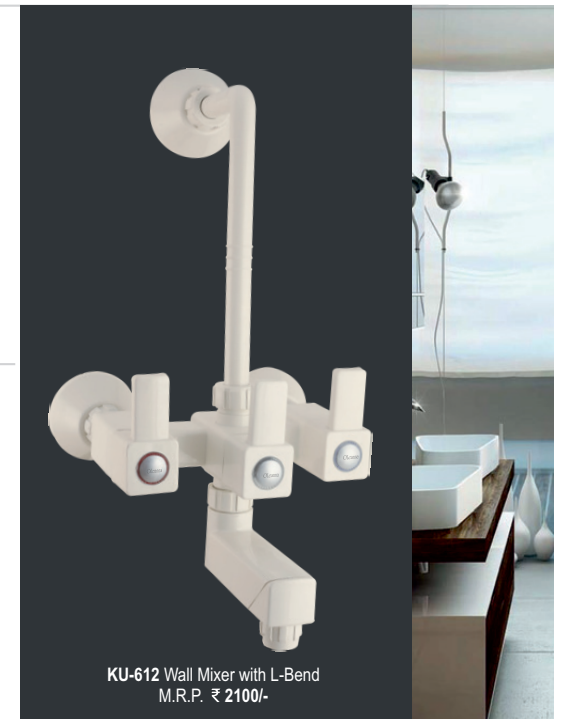

KU-612 Wall Mixer with L-Bend
M.R.P. ₹ 2100/-