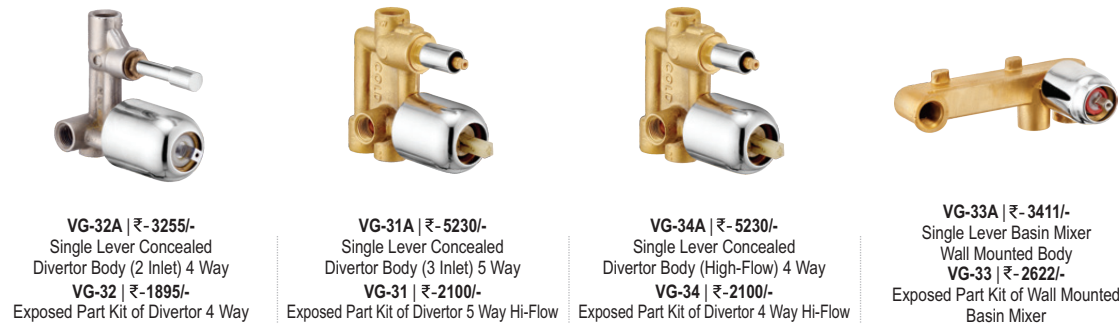

VG-32A | ₹-3255/- Single Lever Concealed Divertor Body (2 Inlet) 4 Way
VG-32 | ₹-1895/- Exposed Part Kit of Divertor 4 Way

VG-31A | ₹-5230/- Single Lever Concealed Divertor Body (3 Inlet) 5 Way
VG-31 | ₹-2100/- Exposed Part Kit of Divertor 5 Way Hi-Flow

VG-34A | ₹-5230/- Single Lever Concealed Divertor Body (High-Flow) 4 Way
VG-34 | ₹-2100/- Exposed Part Kit of Divertor 4 Way Hi-Flow

VG-33A | ₹-3411/- Single Lever Basin Mixer Wall Mounted Body
VG-33 | ₹-2622/- Exposed Part Kit of Wall Mounted Basin Mixer